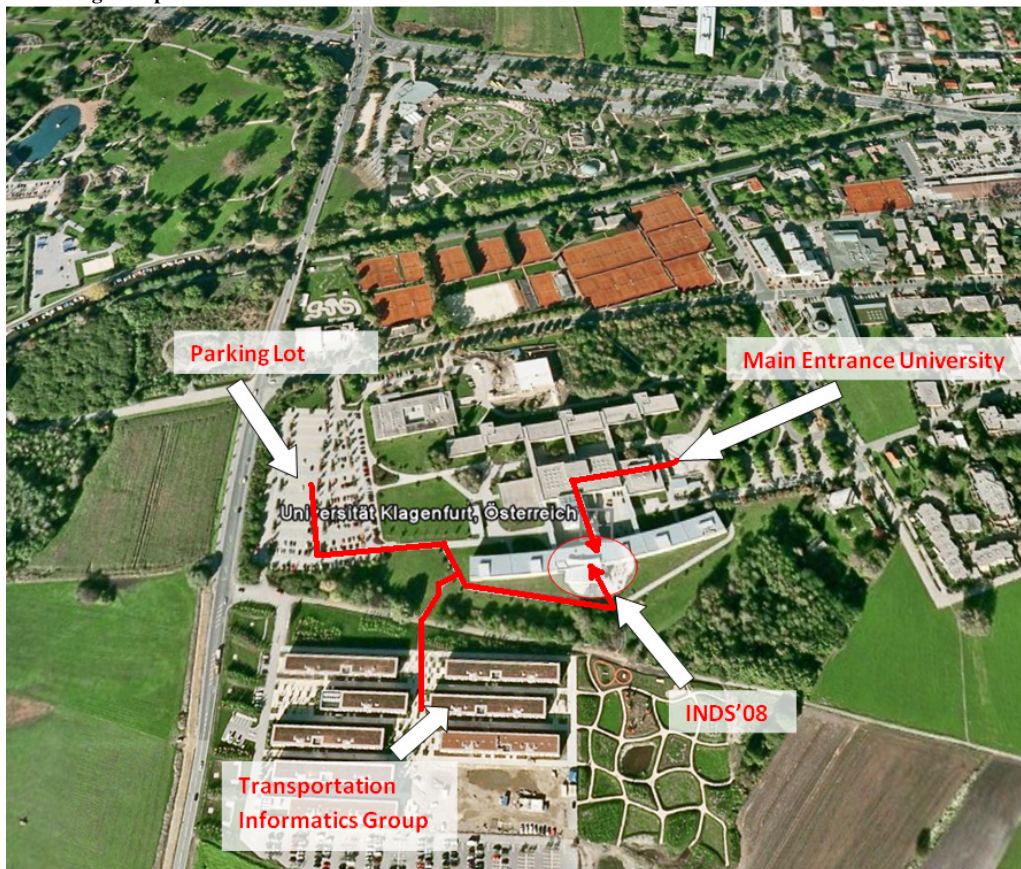

## Directions to Workshop Locations (HS-B, HS-C)

© Google Maps

When entering at the main entrance of the Alpen-Adria-University please follow the signs ahead which will guide you to the workshop locations in HS-B and HS-C.

When parking at the parking lot west of the Alpen-Adria-University please follow the signs on the red path in the above picture. Those signs will also guide you to the workshop locations in HS-B and HS-C.

With public transport, take bus line 12 and drop off directly at the Alpen-Adria-University. Bus line 12 drives to the Alpen-Adria-University every 20 minutes starting at "Heiligengeistplatz".